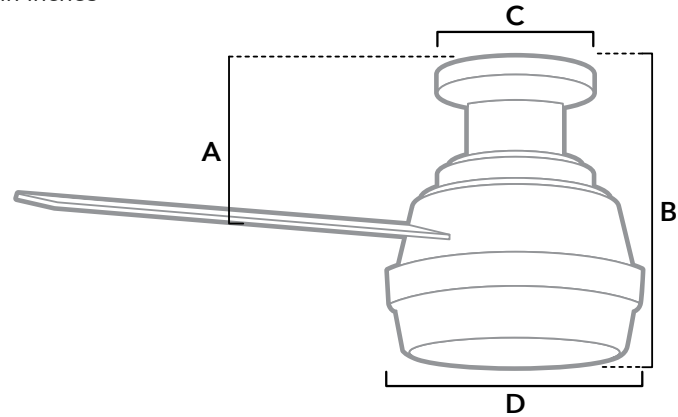

DIMENSIONS

Measured in inches

- A. 8.08
- B. 12.27
- C. 6.69
- D. 11

59447 | Noble Bronze Body with Mid Century Walnut or Umber Walnut Blades

ADDITIONAL FINISHES

50283
Brushed Nickel Body with Light Gray Oak or Natural Wood Blades

FAN SPECIFICATIONS

Motor Type	Reversible	Wire Length	Control Type	Downrod	Location	Blade #	Add'l Sizes
AC	YES	8" Low Profile	Handheld Remote	N/A	Indoor	4	44", 60"

AIRFLOW AND LIGHT SPECIFICATIONS

AVG Airflow	Airflow Efficiency	CFM High	Voltage	Bulbs Included	Output Per Bulb	Watts Per Bulb	Bulb Type	Base Type	LED Light Kit	CRI	CCT (Kelvins)	Dimmable
2744	69	4010	120v/60Hz	2	800	9W	LED	E26	Yes	80	3,000	Yes